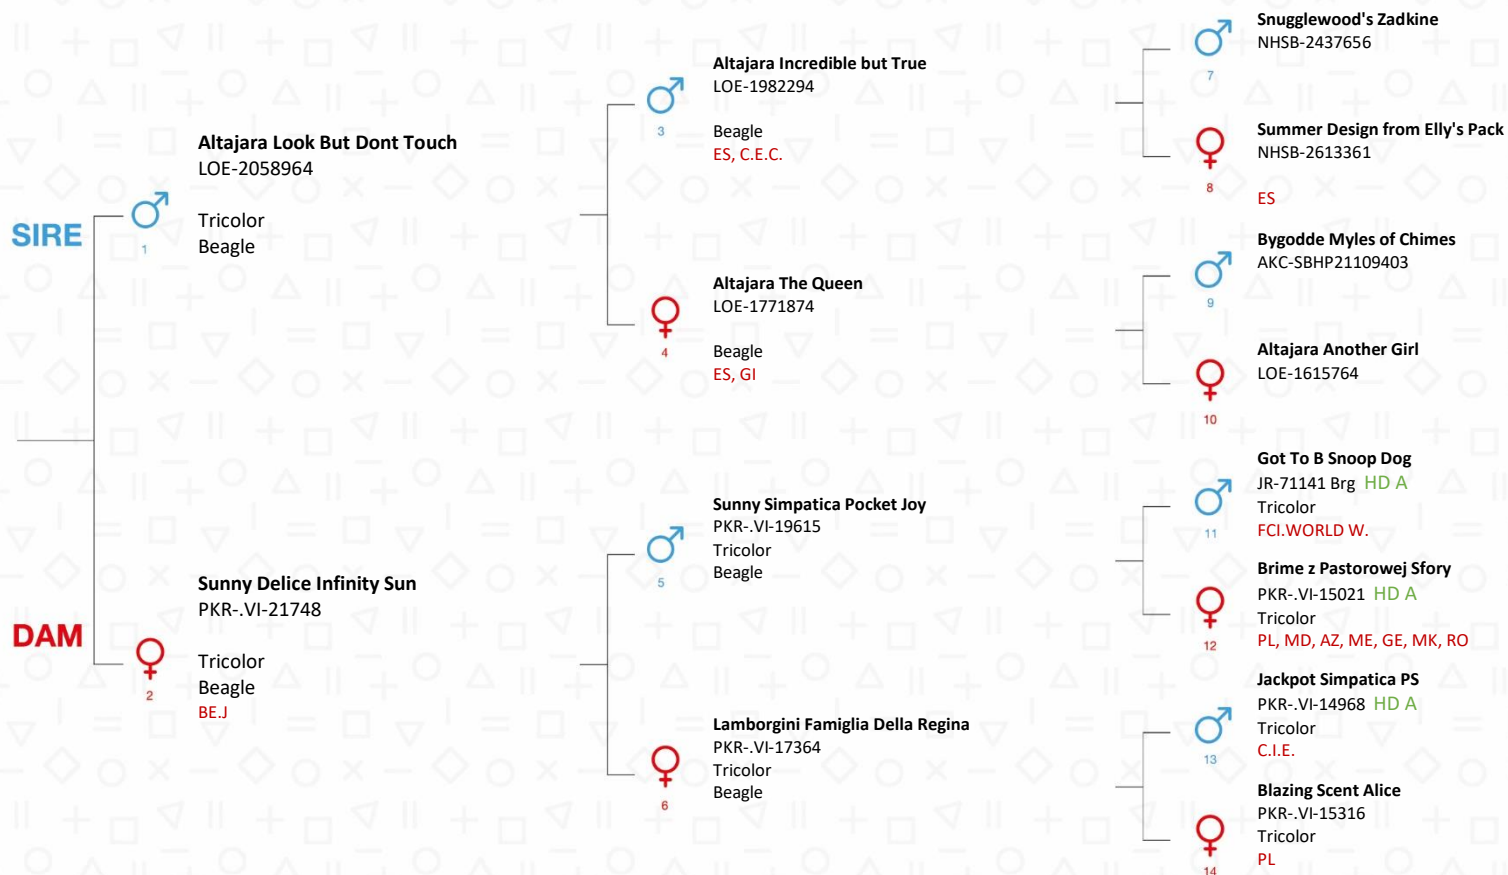

**Under the Bleu
Sky VAN 'T HOF
TER KREKE
LOSH : 01335554**

Breed: Beagle
Microchip: 967000010406515
Color: Tricolor
Sex: Male
Date of birth: 14/07/2021
Breeder(s): Wille-Heynssens
Marc & Marleen ,Heynssens
Marleen,Wille Marc

Owner(s)

Wille-Heynssens Marc & Marleen
Warande 17, 9982 SINT-JAN-IN-EREMO,
Belgium

Nature of tail at birth

FULL

Health test(s) of the dog

Certified as accurate on 28/09/2021

Mrs. Viviane Boesmans
President of the "Belgian Royal Canine Society"