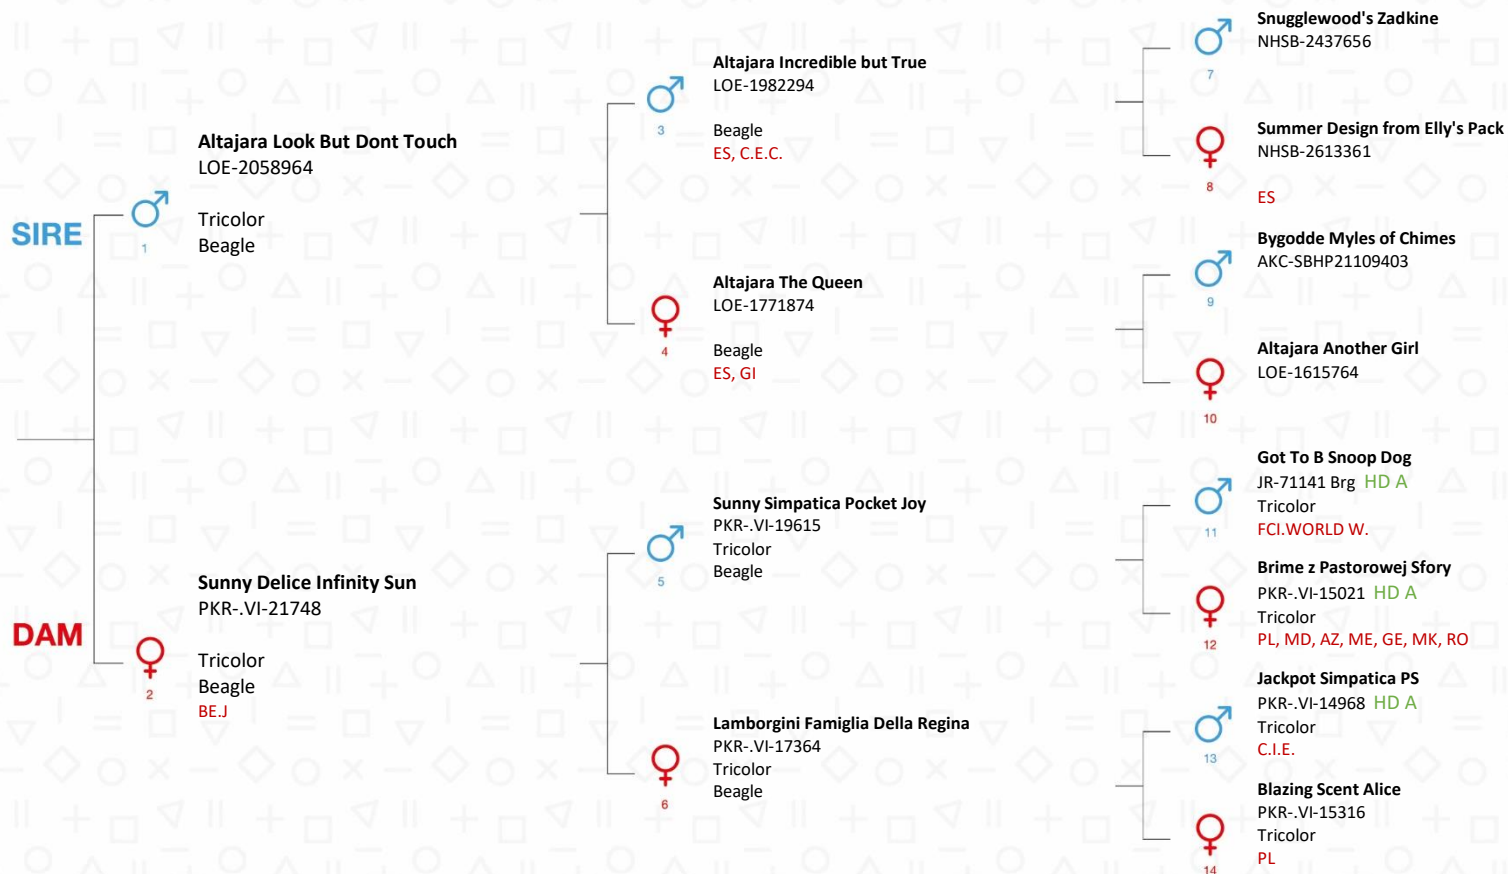

Under the Golden Stars VAN 'T HOF TER KREKE

LOSH : 01335623

Breed: Beagle
 Microchip: 967000010406488
 Color: Tricolor
 Sex: Female
 Date of birth: 14/07/2021
 Breeder(s): Wille-Heynssens Marc & Marleen ,Heynssens Marleen,Wille Marc

Owner(s)

Wille-Heynssens Marc & Marleen
 Warande 17, 9982 SINT-JAN-IN-EREMO,
 Belgium

Nature of tail at birth

FULL

Health test(s) of the dog

Certified as accurate on 29/09/2021

Mrs. Viviane Boesmans
 President of the "Belgian Royal Canine Society"